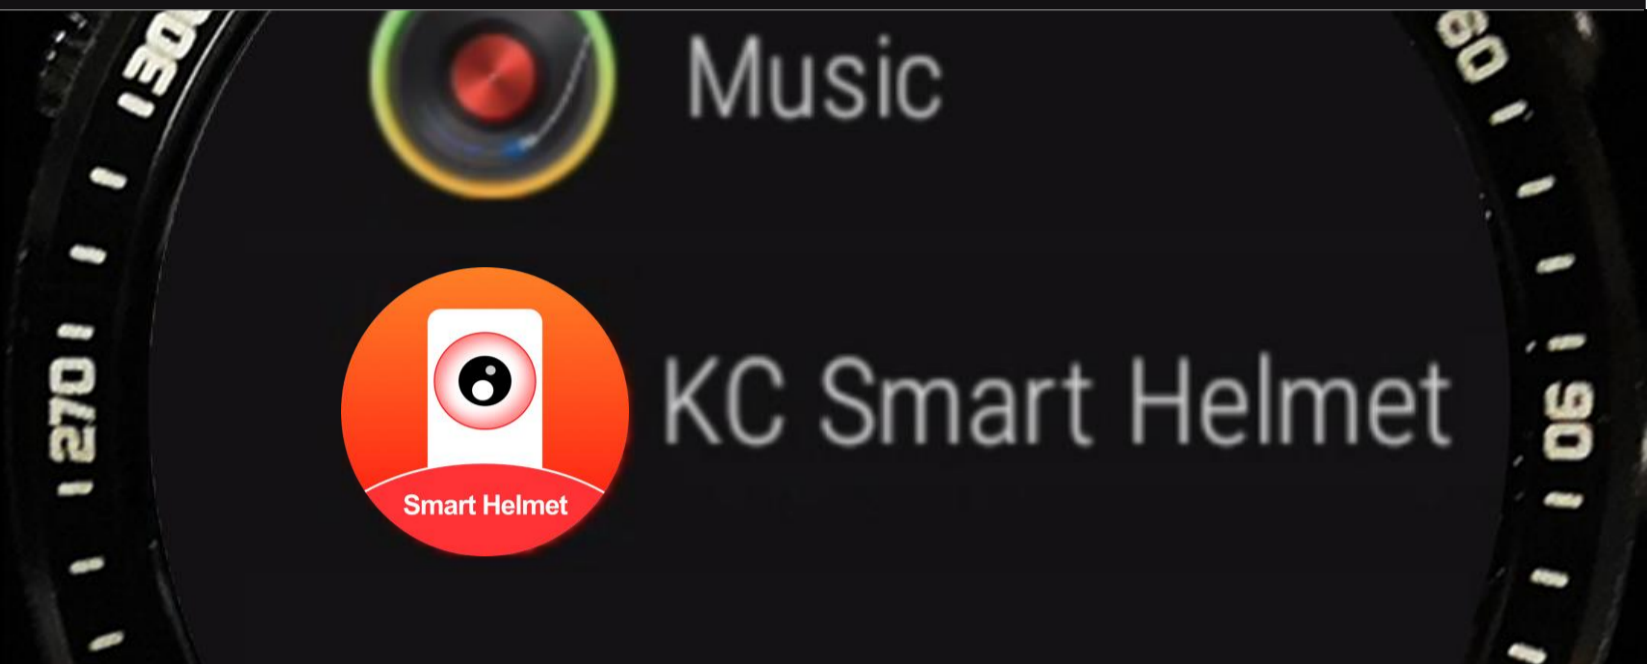

N901 KCwatch

Perfect Matching with Smart Helmet

Professional Configuration and Control

Sporty and stylish

Free Hands Completely

Control of Smart Helmet
without Mobile Phone

KCSH008
connected!

Core Functions