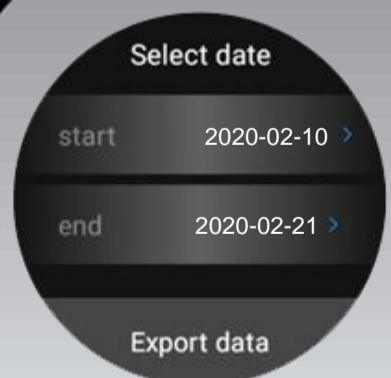

Parameter Setting

Mode Switching

WLAN Connection

Data Exporting