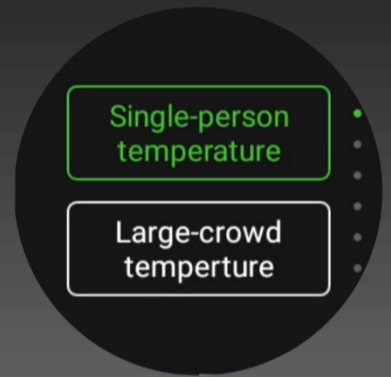

Parameter Setting

Mode Switching

WLAN Connection

Data Exporting